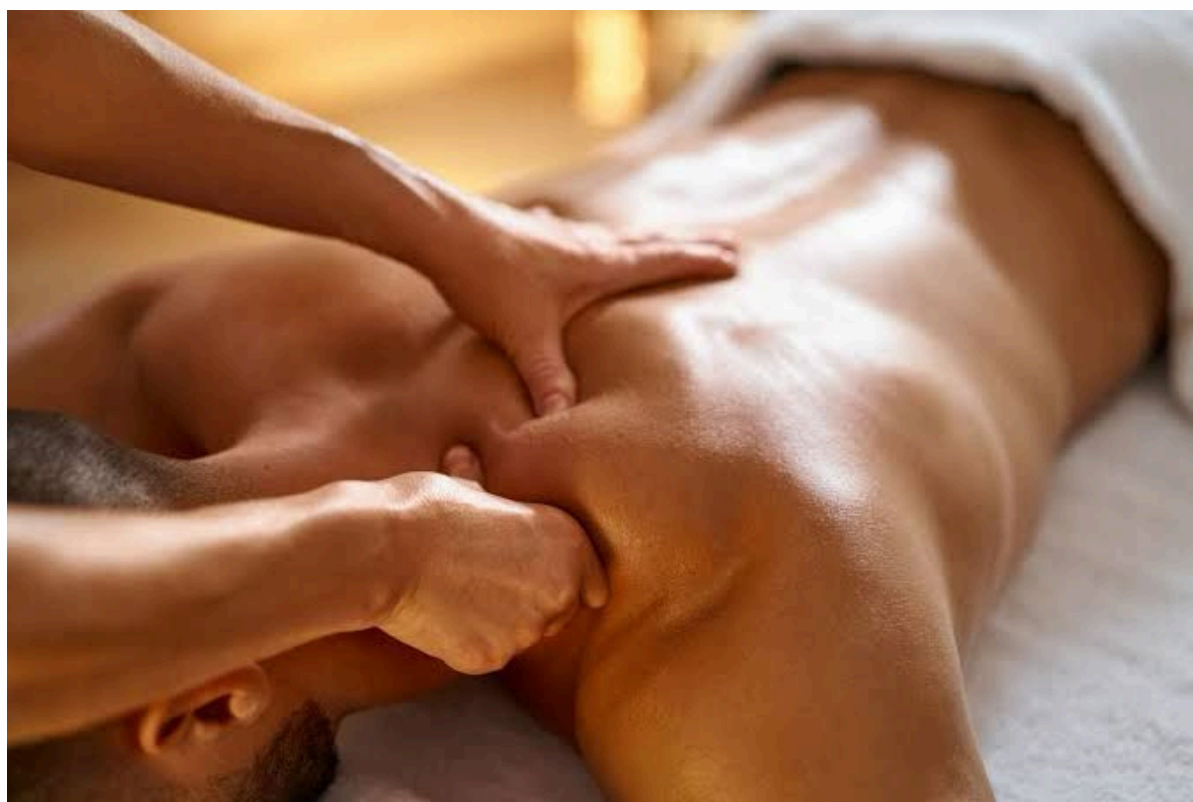

DEEP TISSUE MASSAGE

GET INTO THOSE MUSCLES AND ALLOW YOUR BODY TO HEAL AND RELAX. EASE SPASM & PROMOTE HEALING