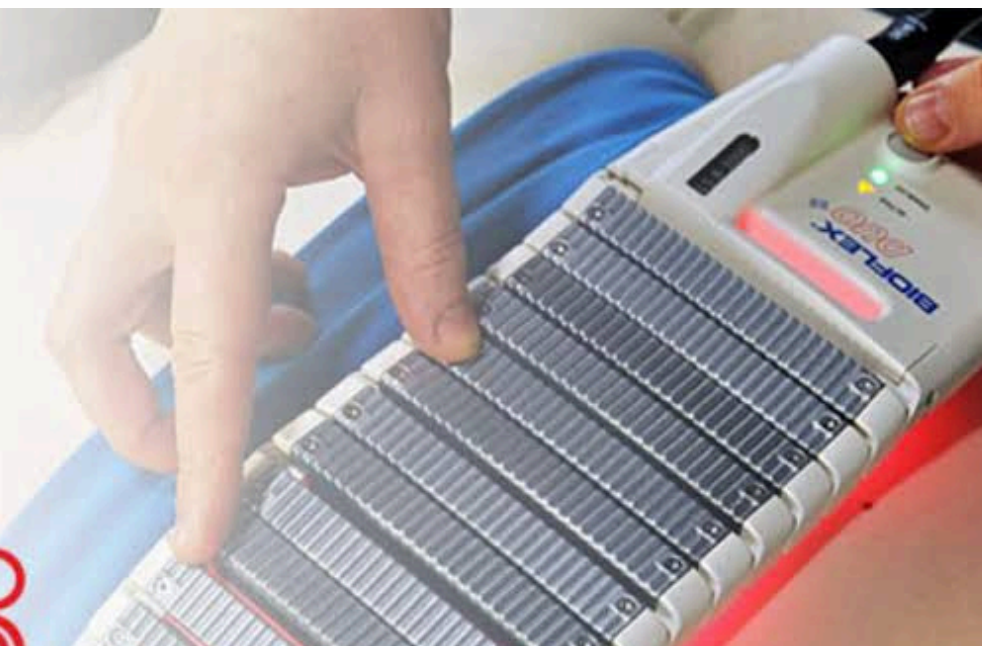

RED LIGHT LASER THERAPY

BOOSTS CELL RECOVERY.

ASSISTS WITH:

- MUSCLE SPASM
- TENDONITIS
- BURSITIS
- CARTILAGE TEARS
- PAIN RELIEF