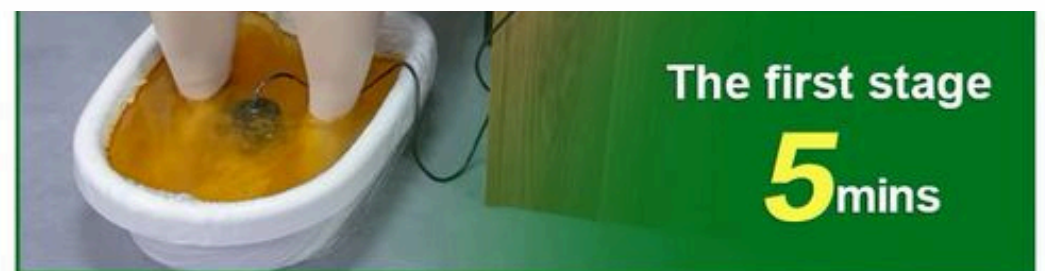

GUIDED SUPPORT TO HEALING FROM:

- ANXIETY
- DEPRESSION
- TRAUMA

GOAL SETTING
SOLUTION FOCUSED

R 650 PER 45 MINUTE SESSION

TOUCH FOR HEALTH

TOUCH FOR HEALTH (TFH) IS A COMPLEMENTARY THERAPY WITHIN KINESIOLOGY THAT USES GENTLE TOUCH AND MUSCLE TESTING TO IDENTIFY AND ADDRESS IMBALANCES IN THE BODY'S ENERGY SYSTEM, PROMOTING WELL-BEING AND VITALITY.

R 350 PER SESSION

DETOXING

- 30 MINUTE SESSION
- DETOX YOUR BODY WHILE YOU RELAX
- AMAZING HEALTH BENEFITS

R 300 PER SESSION

What do the colors in your water mean?

COLOR OF WATER	AREA OF BODY	SYMPTOMS
Yellow-green	Detoxifying from the Kidney, Bladder, Urinary Tract, Female Prostate Area	Gynecological Disorder, Prostate
Orange	Detoxifying from Joints, Arteries	Arthritis, Rheumatism, Gout, Neuropathy, Pleurisy
Brown	Detoxifying from Liver, Lungs, Tobacco, Cellular Debris	Smoking, Second Hand Smoke, Air Pollution
White cheese-like particles	Yeast, GI Tract, Vaginal	Insomnia, Migraine, Candida
Dark Green to Black	Detoxifying from Gallbladder, Liver	Gallstones, Acid Reflux, Weak Immune System, Nausea
Red Flecks	Blood Clot Material	Arterial Blockage, Bruising, Hypertension, Cold Hands/Feet
White Foam	Lymphatic System, Lymph Nodes	Menses Disorder, Lymph Nodes Tender, or Clogged Skin Allergy
Black Flecks	Heavy Metals	Fibro Fog, Chronic Fatigue, Memory Problems