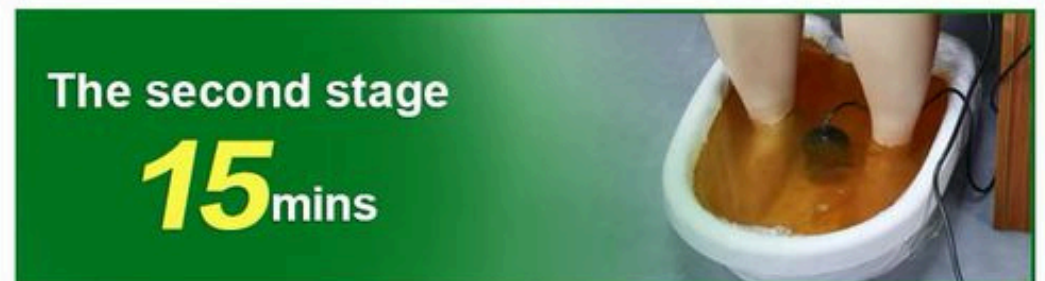

DETOXING

- 30 MINUTE SESSION
- DETOX YOUR BODY WHILE YOU RELAX
- AMAZING HEALTH BENEFITS

R 300 PER SESSION

What do the colors in your water mean?

COLOR OF WATER	AREA OF BODY	SYMPTOMS
Yellow-green	Detoxifying from the Kidney, Bladder, Urinary Tract, Female Prostate Area	Gynecological Disorder, Prostate
Orange	Detoxifying from Joints, Arteries	Arthritis, Rheumatism, Gout, Neuropathy, Pleurisy
Brown	Detoxifying from Liver, Lungs, Tobacco, Cellular Debris	Smoking, Second Hand Smoke, Air Pollution
White cheese-like particles	Yeast, GI Tract, Vaginal	Insomnia, Migraine, Candida
Dark Green to Black	Detoxifying from Gallbladder, Liver	Gallstones, Acid Reflux, Weak Immune System, Nausea
Red Flecks	Blood Clot Material	Arterial Blockage, Bruising, Hypertension, Cold Hands/Feet
White Foam	Lymphatic System, Lymph Nodes	Menses Disorder, Lymph Nodes Tender, or Clogged Skin Allergy
Black Flecks	Heavy Metals	Fibro Fog, Chronic Fatigue, Memory Problems