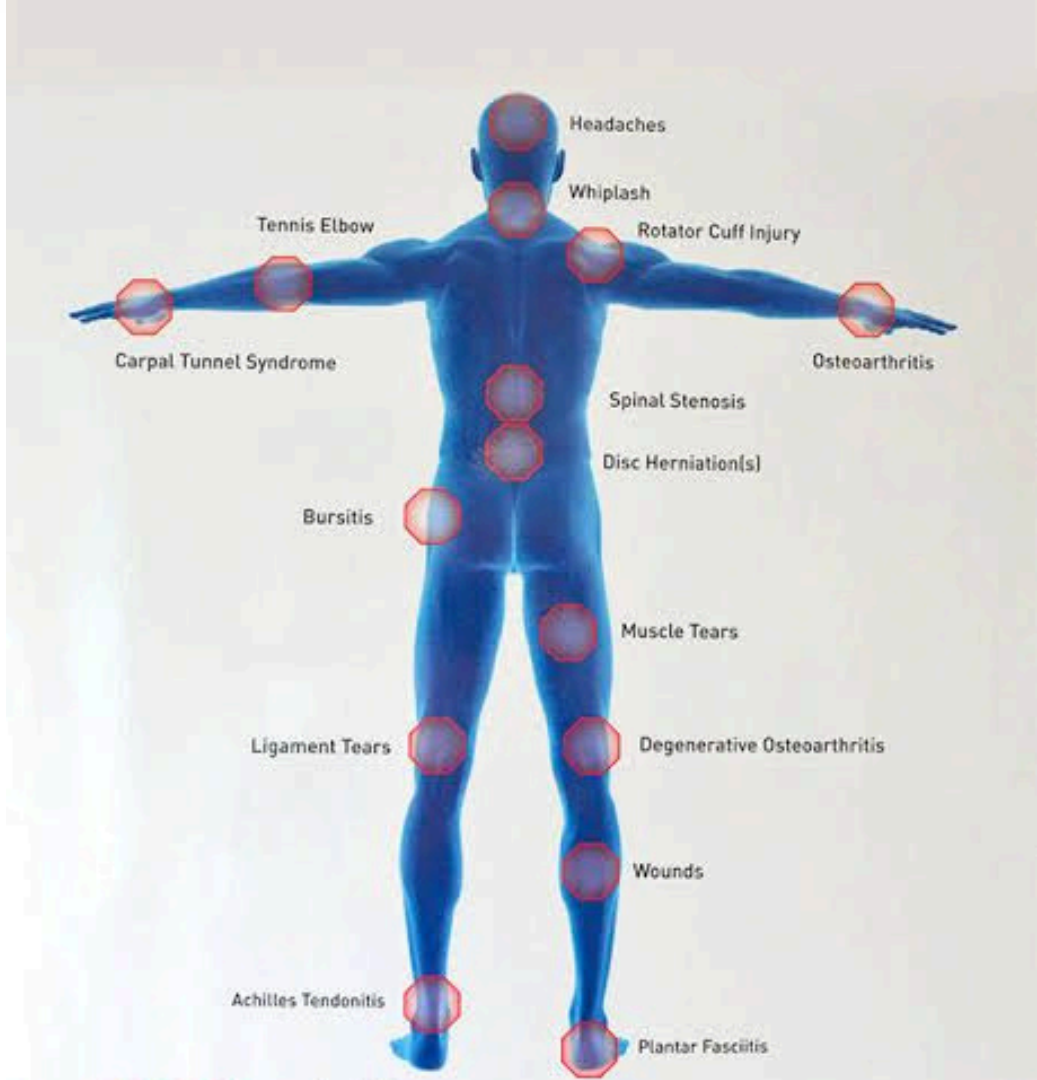

GUIDED SUPPORT TO HEALING FROM:

- ANXIETY
- DEPRESSION
- TRAUMA

GOAL SETTING
SOLUTION FOCUSED

R 650 PER 45 MINUTE SESSION

TOUCH FOR HEALTH

TOUCH FOR HEALTH (TFH) IS A COMPLEMENTARY THERAPY WITHIN KINESIOLOGY THAT USES GENTLE TOUCH AND MUSCLE TESTING TO IDENTIFY AND ADDRESS IMBALANCES IN THE BODY'S ENERGY SYSTEM, PROMOTING WELL-BEING AND VITALITY.

R 350 PER SESSION

DETOXING

- 30 MINUTE SESSION
- DETOX YOUR BODY WHILE YOU RELAX
- AMAZING HEALTH BENEFITS

R 300 PER SESSION

What do the colors in your water mean?

COLOR OF WATER	AREA OF BODY	SYMPTOMS
Yellow-green	Detoxifying from the Kidney, Bladder, Urinary Tract, Female Prostate Area	Gynecological Disorder, Prostate
Orange	Detoxifying from Joints, Arteries	Arthritis, Rheumatism, Gout, Neuropathy, Pleurisy
Brown	Detoxifying from Liver, Lungs, Tobacco, Cellular Debris	Smoking, Second Hand Smoke, Air Pollution
White cheese-like particles	Yeast, GI Tract, Vaginal	Insomnia, Migraine, Candida
Dark Green to Black	Detoxifying from Gallbladder, Liver	Gallstones, Acid Reflux, Weak Immune System, Nausea
Red Flecks	Blood Clot Material	Arterial Blockage, Bruising, Hypertension, Cold Hands/Feet
White Foam	Lymphatic System, Lymph Nodes	Menses Disorder, Lymph Nodes Tender, or Clogged Skin Allergy
Black Flecks	Heavy Metals	Fibro Fog, Chronic Fatigue, Memory Problems

DEEP TISSUE MASSAGE

GET INTO THOSE MUSCLES AND ALLOW YOUR BODY TO HEAL AND RELAX. EASE SPASM & PROMOTE HEALING

BIOFLEX LASER

ALSO KNOWN AS PHOTOBIO-MODULATION, UTILIZES LOW-INTENSITY LASER LIGHT TO ALLEVIATE PAIN, REDUCE INFLAMMATION, AND ACCELERATE HEALING BY STIMULATING THE BODY'S NATURAL REPAIR PROCESSES.