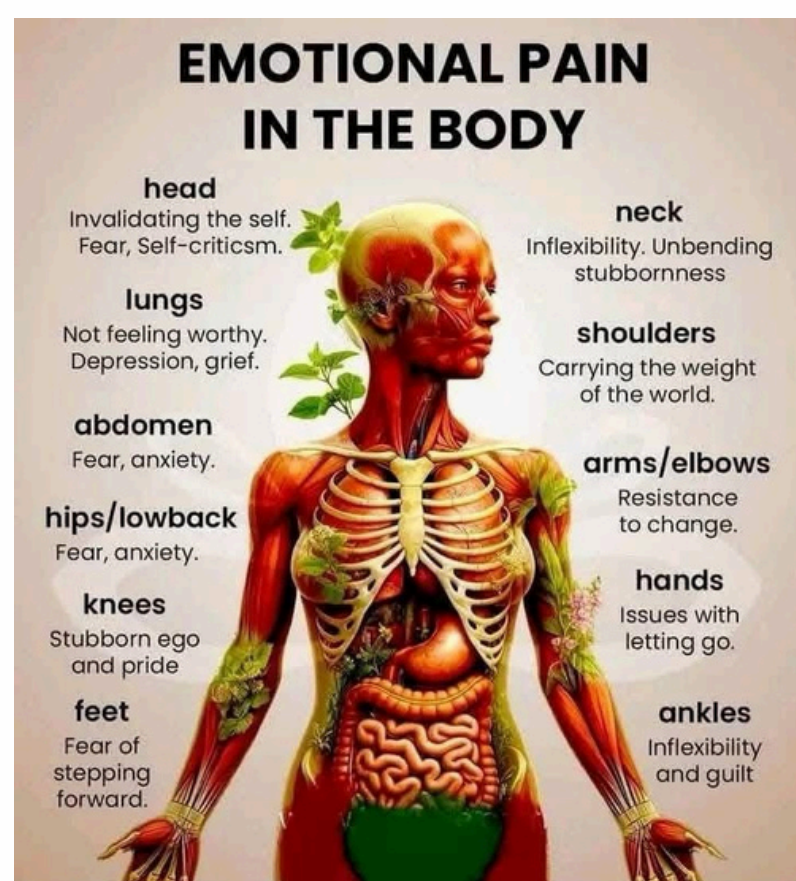

DEEP TISSUE MASSAGE

GET INTO THOSE MUSCLES AND ALLOW YOUR BODY TO HEAL AND RELAX. EASE SPASM & PROMOTE HEALING