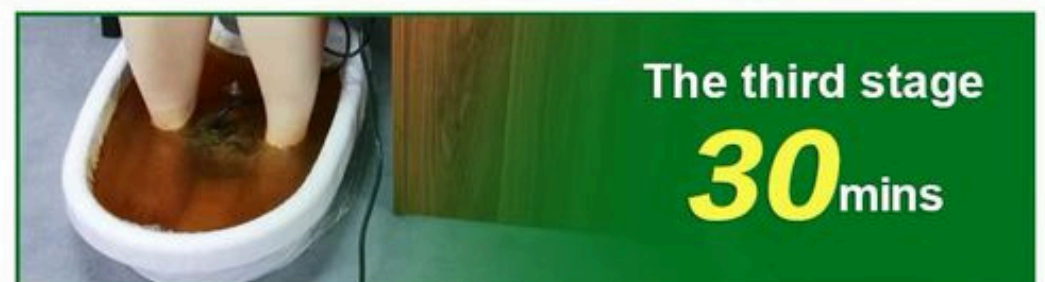

GUIDED SUPPORT TO HEALING FROM:

- ANXIETY
- DEPRESSION
- TRAUMA

GOAL SETTING
SOLUTION FOCUSED

R 650 PER 45 MINUTE SESSION

TOUCH FOR HEALTH

TOUCH FOR HEALTH (TFH) IS A COMPLEMENTARY THERAPY WITHIN KINESIOLOGY THAT USES GENTLE TOUCH AND MUSCLE TESTING TO IDENTIFY AND ADDRESS IMBALANCES IN THE BODY'S ENERGY SYSTEM, PROMOTING WELL-BEING AND VITALITY.

R 350 PER SESSION

DETOXING

- 30 MINUTE SESSION
- DETOX YOUR BODY WHILE YOU RELAX
- AMAZING HEALTH BENEFITS

R 300 PER SESSION

What do the colors in your water mean?

COLOR OF WATER	AREA OF BODY	SYMPTOMS
Yellow-green	Detoxifying from the Kidney, Bladder, Urinary Tract, Female Prostate Area	Gynecological Disorder, Prostate
Orange	Detoxifying from Joints, Arteries	Arthritis, Rheumatism, Gout, Neuropathy, Pleurisy
Brown	Detoxifying from Liver, Lungs, Tobacco, Cellular Debris	Smoking, Second Hand Smoke, Air Pollution
White cheese-like particles	Yeast, GI Tract, Vaginal	Insomnia, Migraine, Candida
Dark Green to Black	Detoxifying from Gallbladder, Liver	Gallstones, Acid Reflux, Weak Immune System, Nausea
Red Flecks	Blood Clot Material	Arterial Blockage, Bruising, Hypertension, Cold Hands/Feet
White Foam	Lymphatic System, Lymph Nodes	Menses Disorder, Lymph Nodes Tender, or Clogged Skin Allergy
Black Flecks	Heavy Metals	Fibro Fog, Chronic Fatigue, Memory Problems